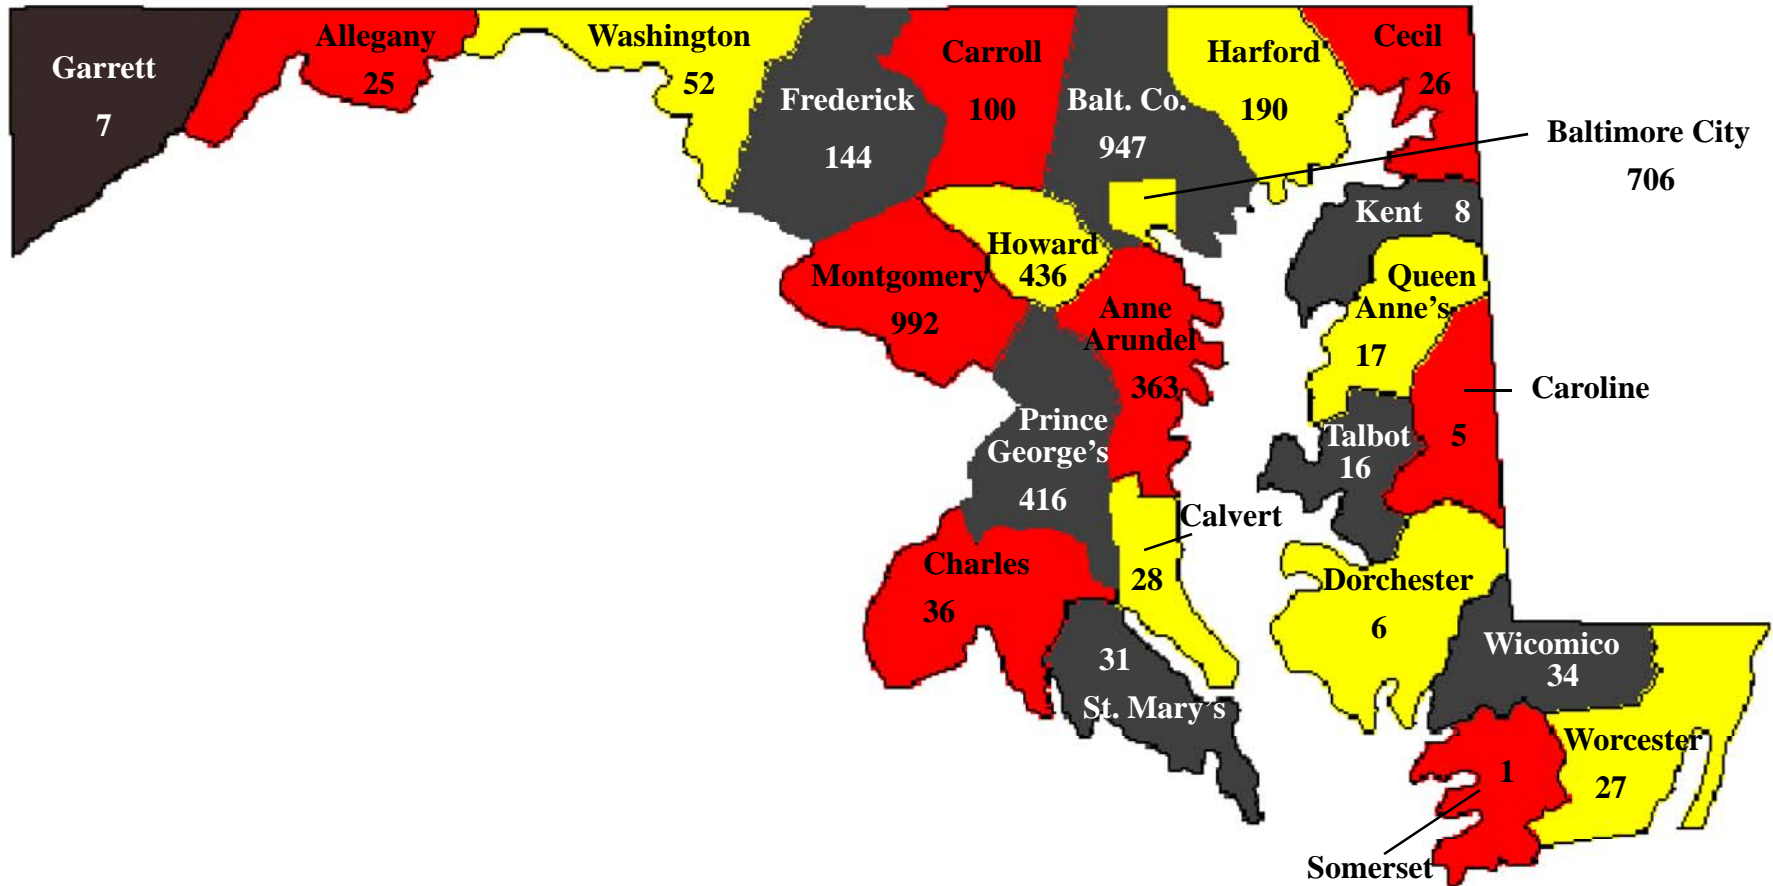

University of Maryland

Fall 2008 Enrollment by Maryland County*

* Refers to students residing in Maryland at time of application.

* 1 Undeclared County, Maryland Residents