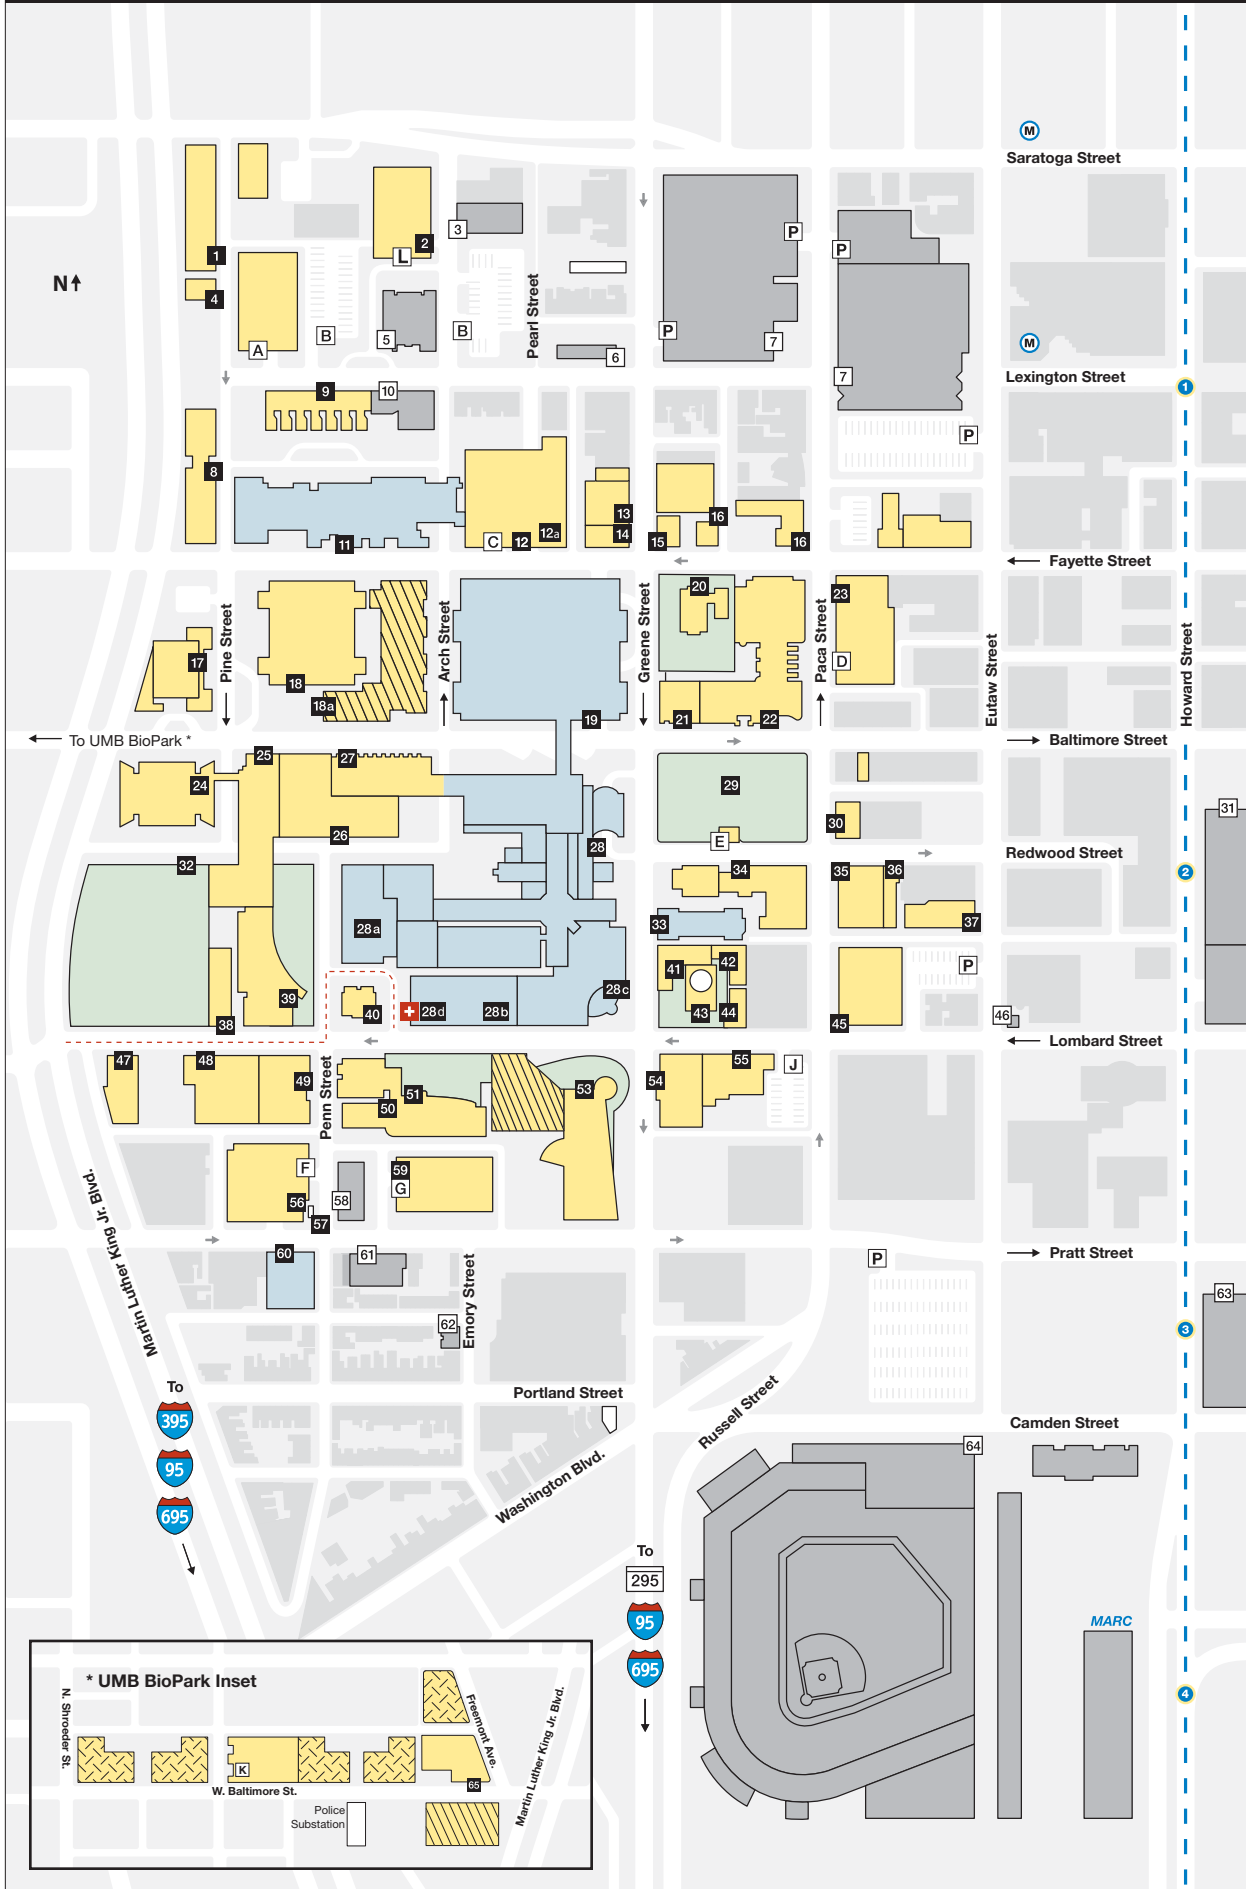

University of Maryland, Baltimore Campus Map

Map Key

- Open Space
- University Building
- Construction Area
- Future Construction
- UMMC Building
- Building of Interest
- Building Entrance
- Emergency Room Entrance
- Ambulances Allowed West on Lombard
- One-Way Street
- Public Parking

Public Transportation

- Metro Subway
Lexington Market Stop
- MARC Train
Camden Station
- Light Rail Tracks

Light Rail Stops

- 1 Lexington Market
- 2 University Center/ Baltimore Street
- 3 Convention Center
- 4 Camden Yards