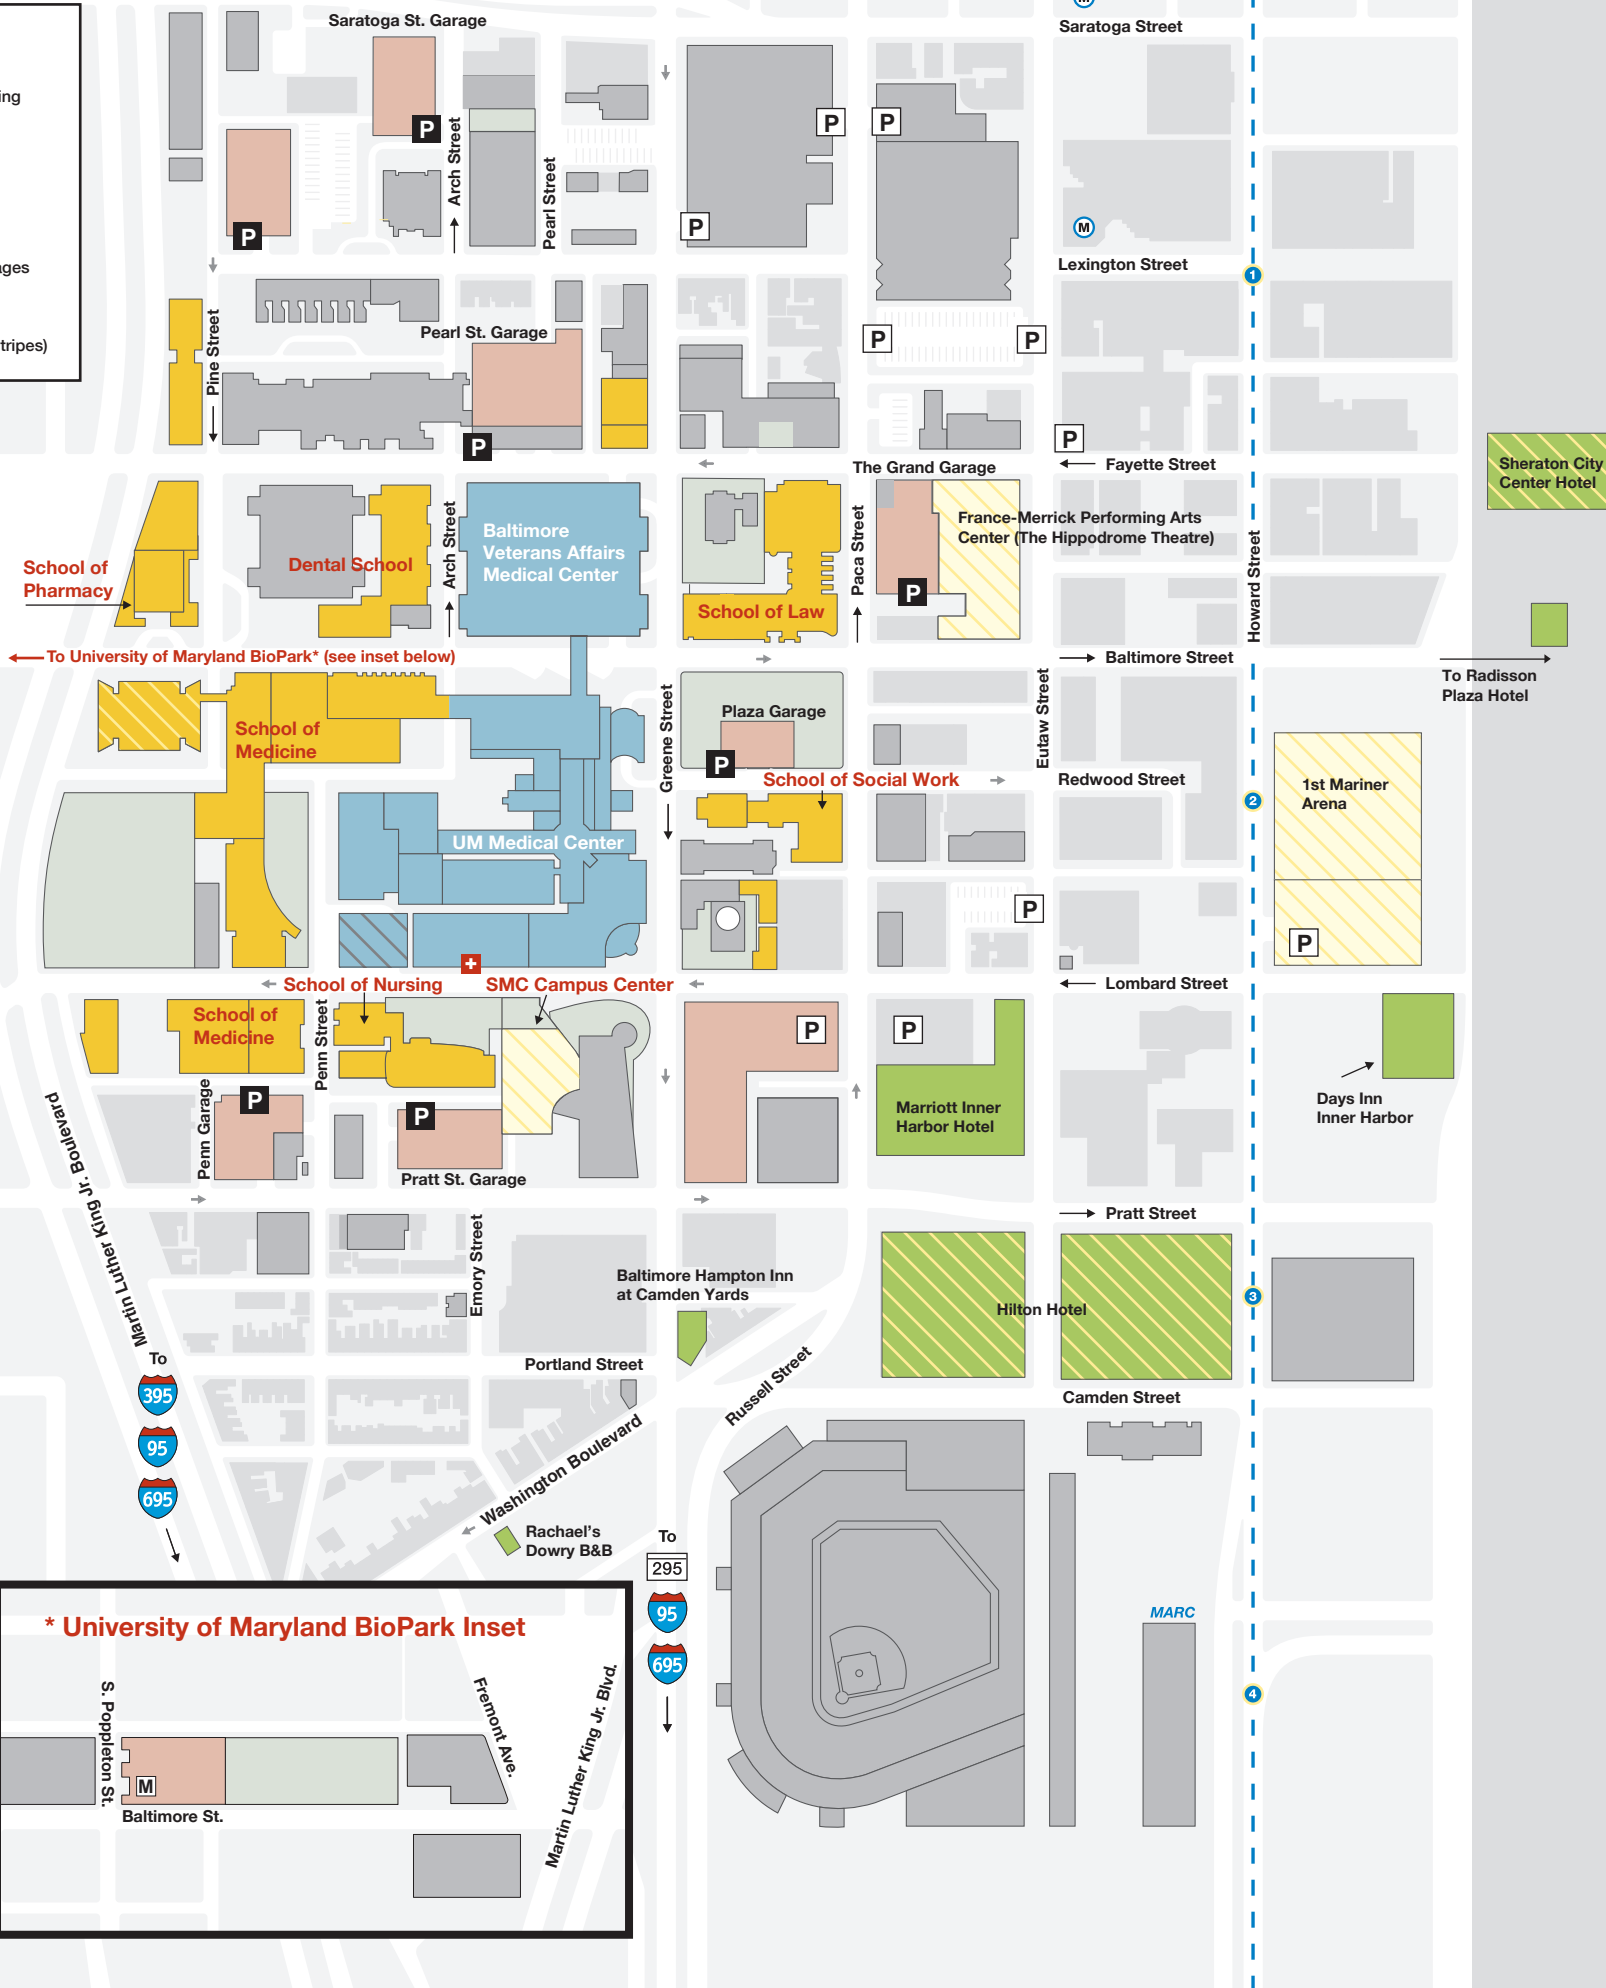

- P Public Parking
- P Permit and Public Parking
- Hotels
- Schools
- University Parking Garages
- Ceremony Sites
(any color with yellow stripes)

← To University of Maryland BioPark* (see inset below)

→ To Radisson Plaza Hotel

To
395
95
695

To
295
95
695

N↑