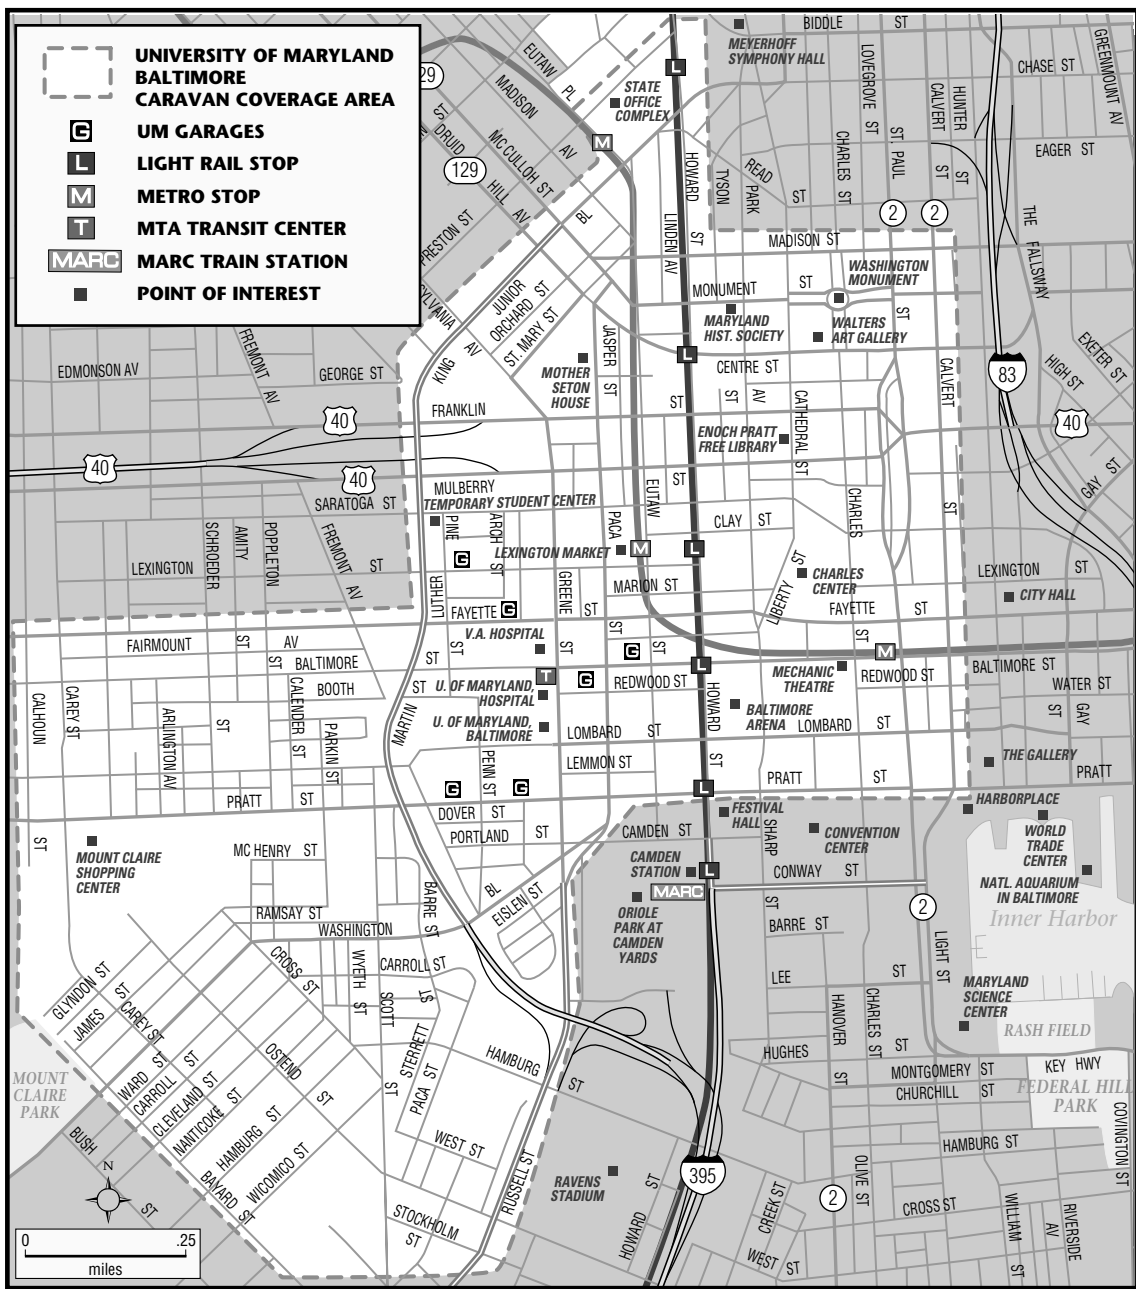

UMB Caravan Map

Did you know?
 The UMB Caravan is one of several campus transportation services available for student use. See the Campus Transportation Guide on the UMB Web site for information at www.umaryland.edu/student/guide.