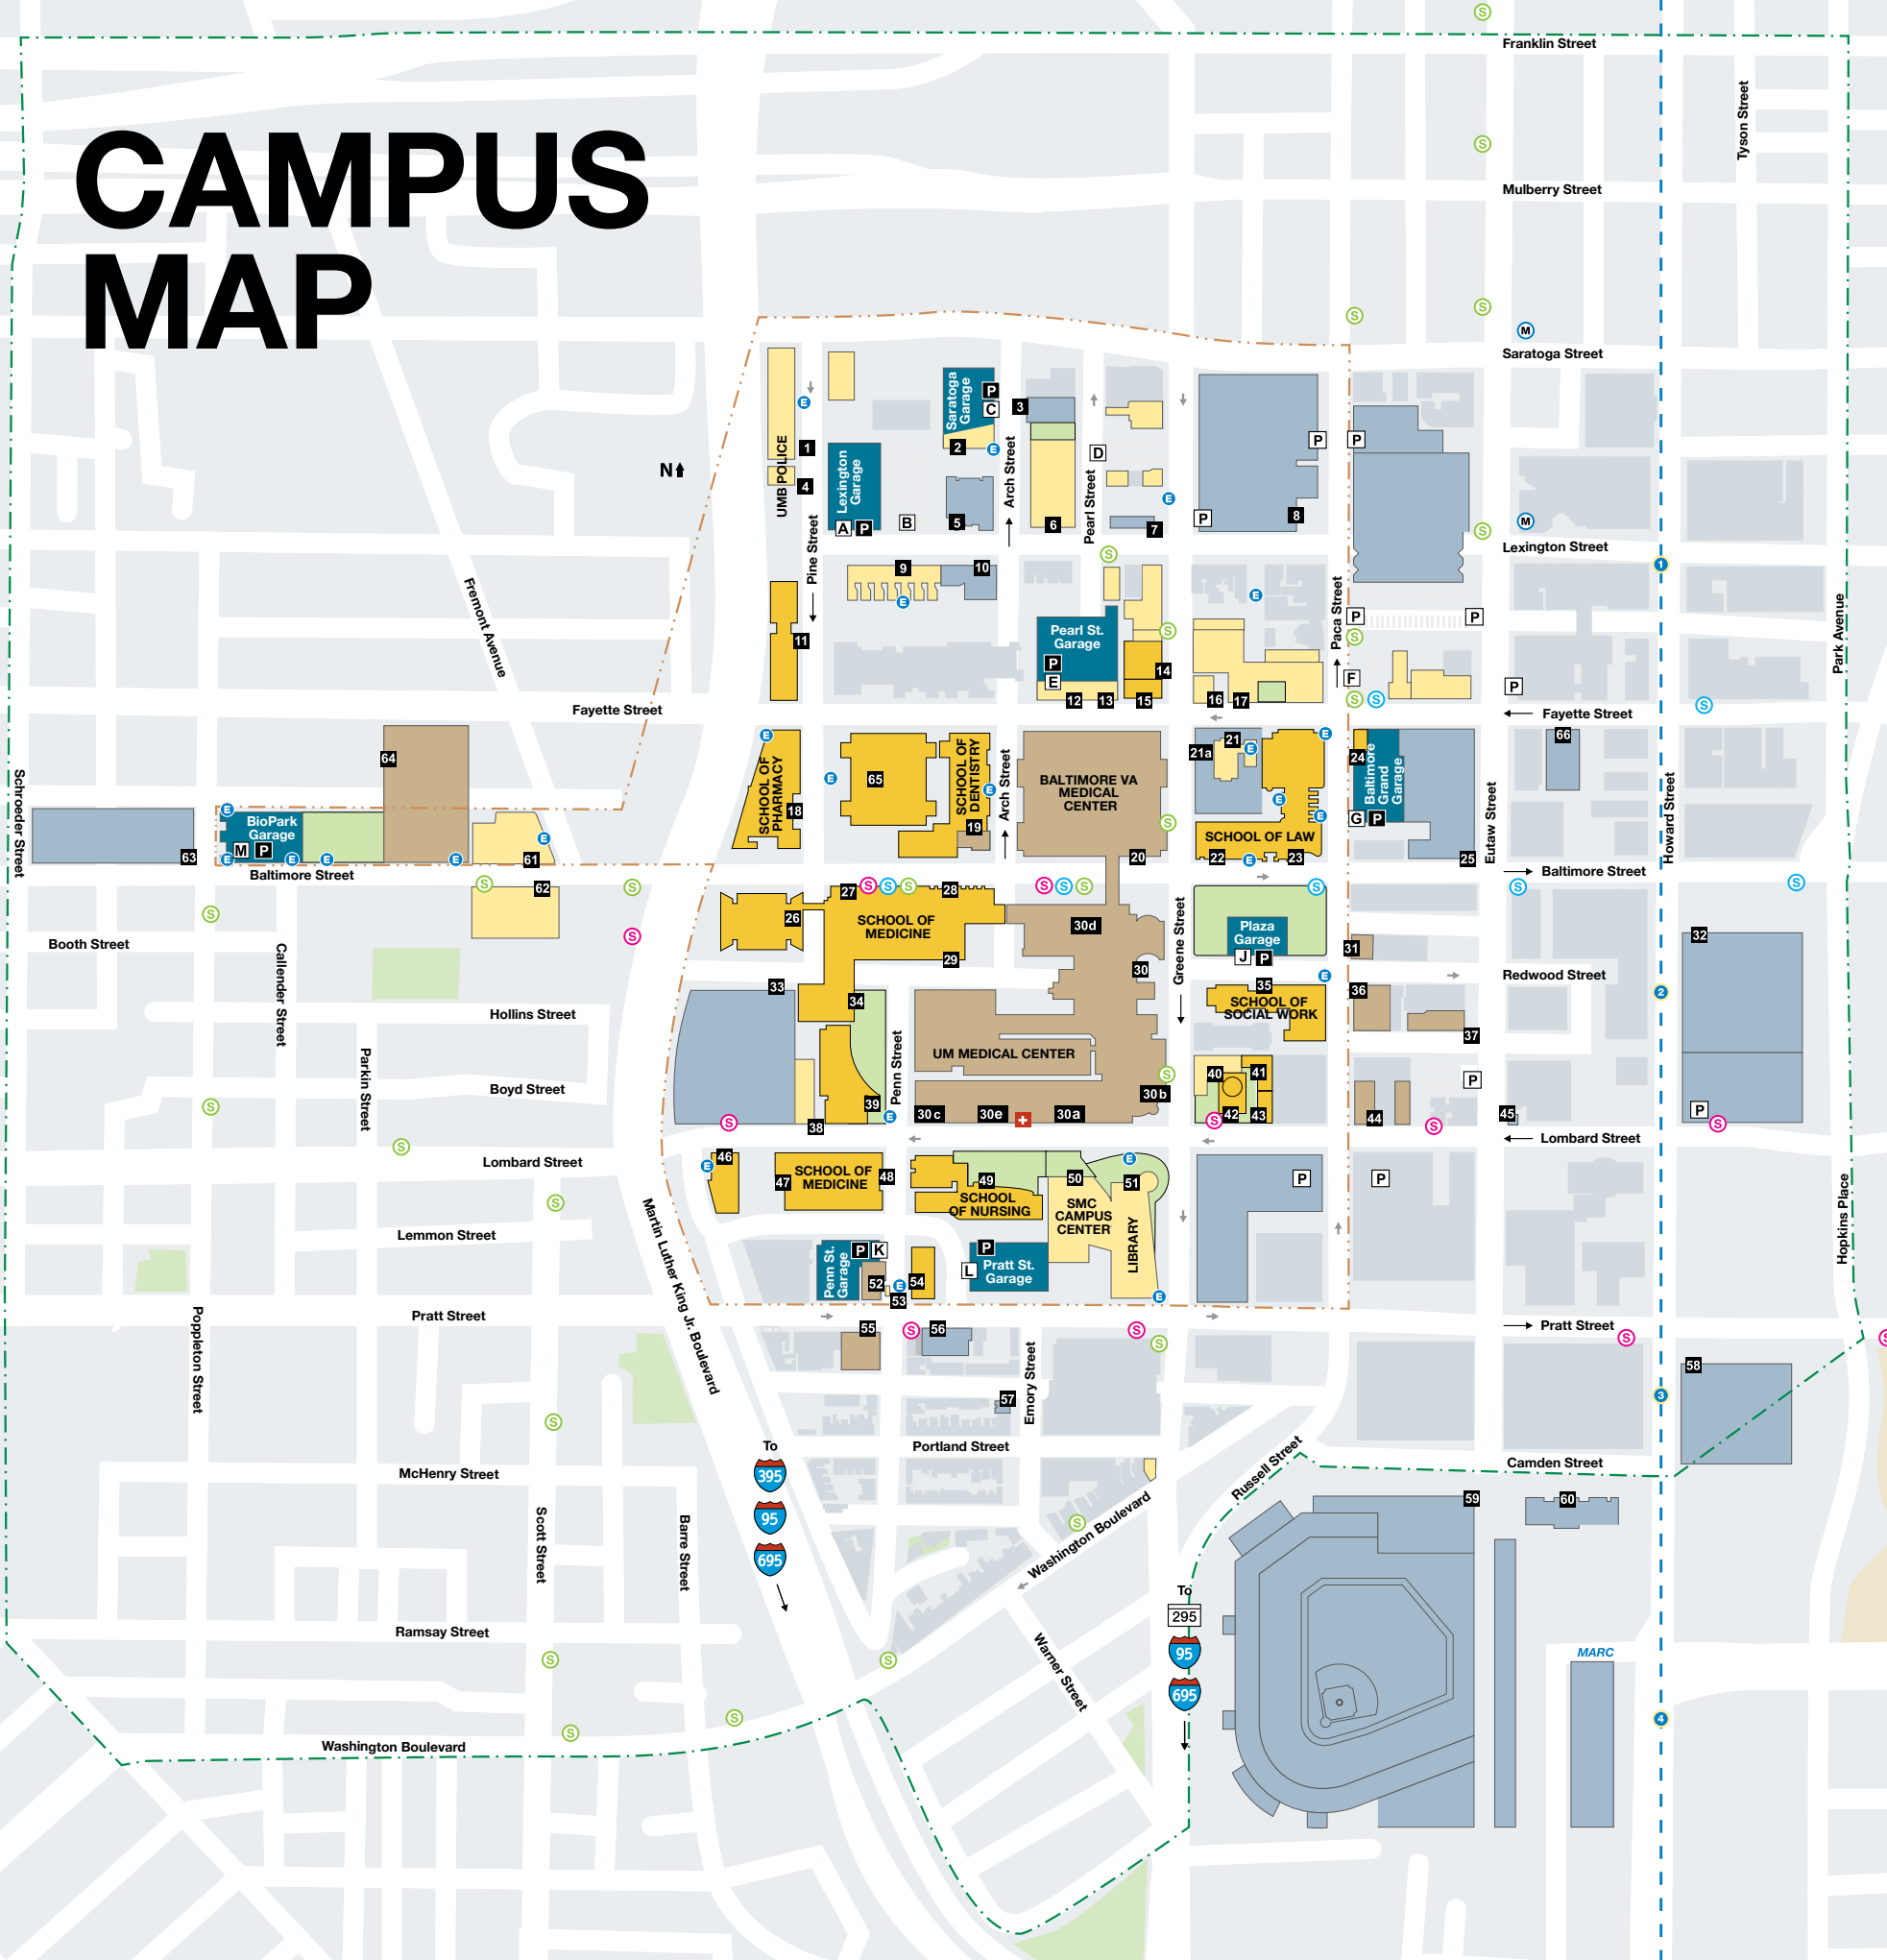

CAMPUS MAP

Map Key

- | | | | |
|----------------------------|--|--|---------------------------|
| Academic Building | Public Parking | Light Rail Stops | University Parking |
| Patient Care Building | Permit Parking | Lexington Market | Lexington Garage |
| Support Building | Emergency Phones | University Center/
Baltimore Street | Koester's Lot |
| UMB Parking Garage | Van Escort Boundaries | Convention Center | Saratoga Street Garage |
| Open Green Space | Walking Escort Boundaries | Camden Yards | Administration Lot |
| Community Resource | Public Transportation | UM Shuttle Stops | Pearl Street Garage |
| Building Entrance | Metro Subway
<i>Lexington Market Stop</i> | 701 BioPark/Midtown
Medical Center | Fine Lot |
| Emergency Room
Entrance | MARC Train
<i>Camden Station</i> | 702 Mount Vernon | Baltimore Grand Garage |
| One-Way Street | Light Rail Tracks | 703 Federal Hill | Plaza Garage |
| | | | Penn Street Garage |
| | | | Pratt Street Garage |
| | | | BioPark Garage |