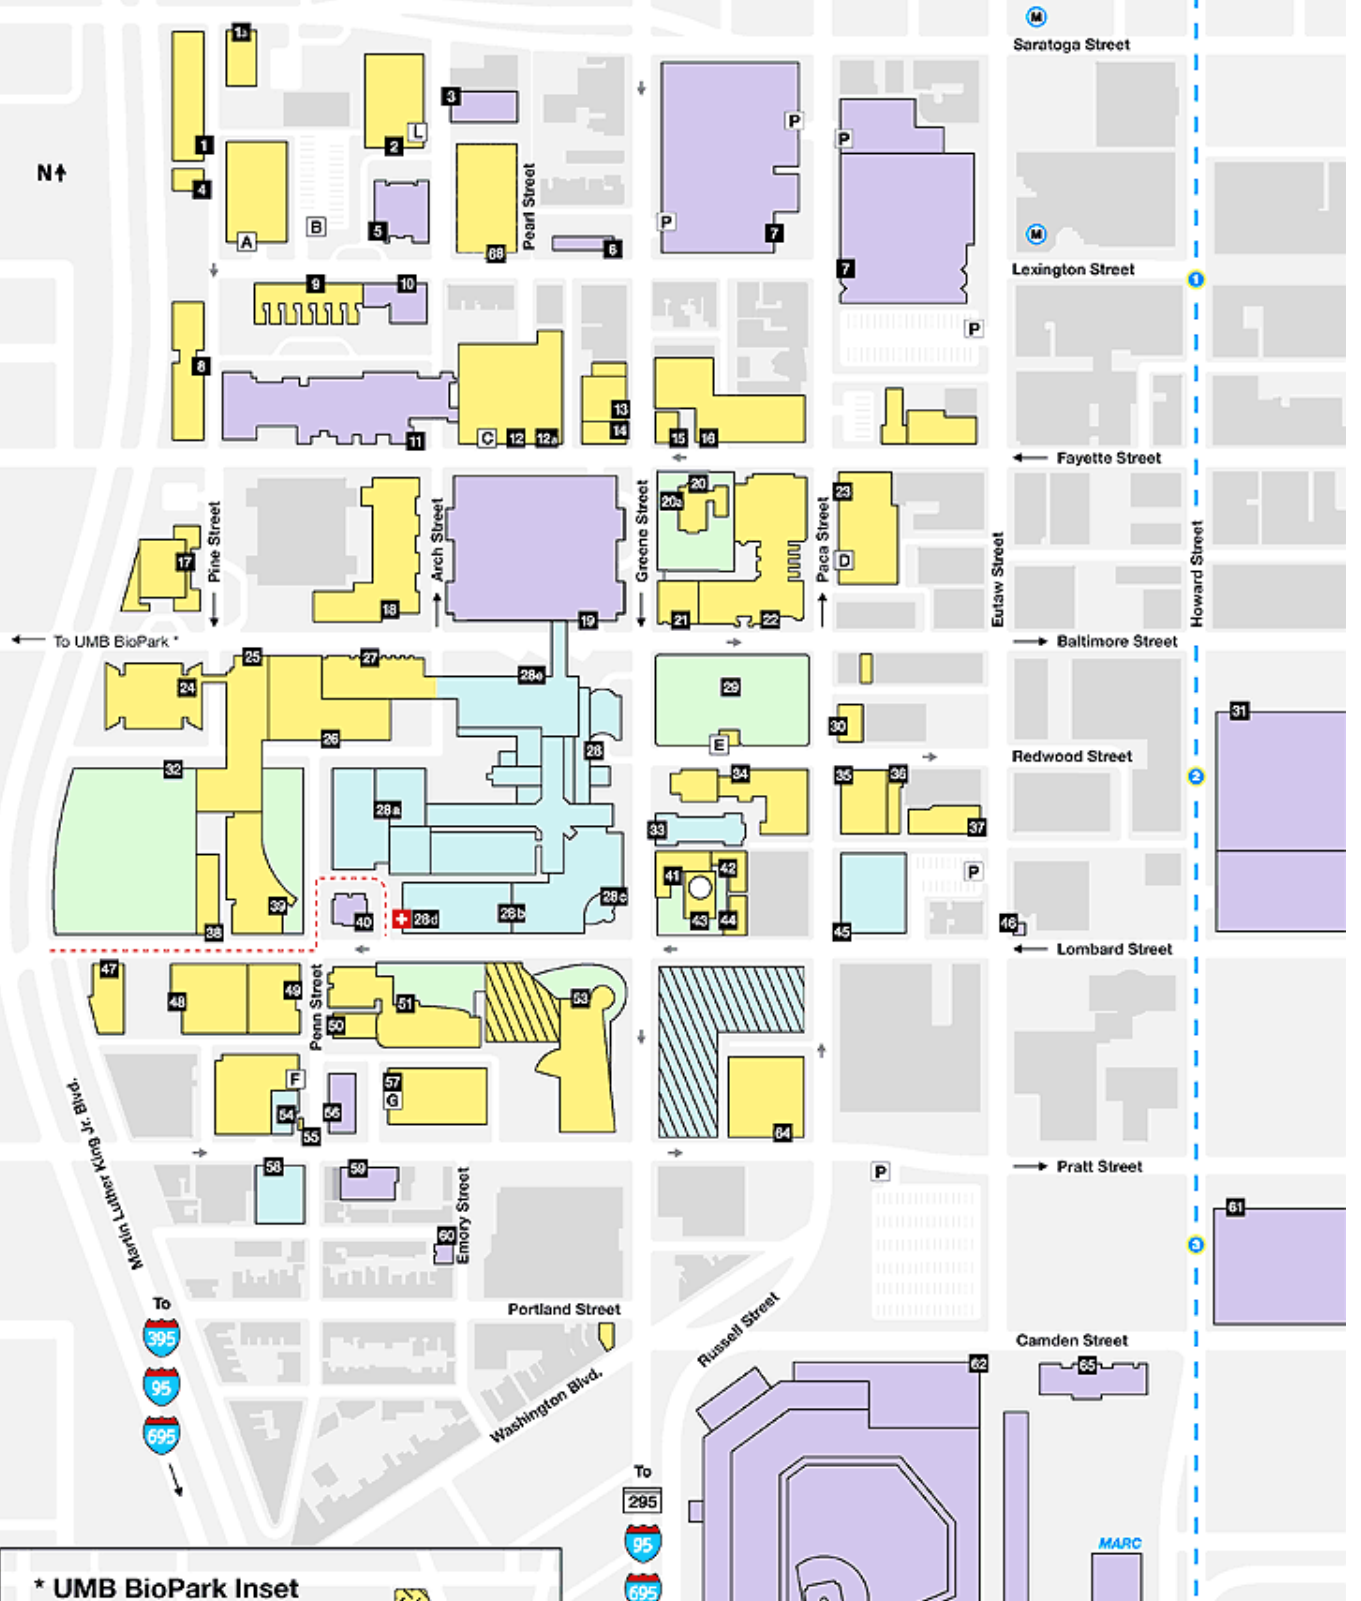

N ↑

* UMB BioPark Inset

Building Key [Sort by number](#) or [name](#)

- | | | |
|--|--|--|
| 14 100 N. Greene St. | 28b Harry and Jeanette Weinberg Building
Lombard St. | 17 Pharmacy Hall
20 N. Pine St. |
| 31 1st Mariner Arena
201 W. Baltimore St. | 53 Health Sciences & Human Services Library
(HS/HSL)
601 W. Lombard St. | 8 Pharmacy Learning Center
110 N. Pine St. |
| 36 405 W. Redwood St. | 25 Health Sciences Facility I
685 W. Baltimore St. | 4 Pine St. Police Station
214 N. Pine St. |
| 58 701 W. Pratt St. | 39 Health Sciences Facility II
20 Penn St. | 10 Ronald McDonald House
635 W. Lexington St. |
| 47 737 W. Lombard St. School of Medicine | 21 Hilda Katz Blaustein Research Center School
of Social Work
550 W. Baltimore St. (Fls. 1 & 5) | 28e Roslyn and Leonard Stoler Pavilion/UM Marlene
and Stewart Greenebaum Cancer Center
22 S. Greene St. |
| 68 Administration Building
620 W. Lexington St. | 39 Health Sciences Facility II
20 Penn St. | 2 Saratoga Garage and Offices
220 N. Arch St. |
| 49 Allied Health Bldg.
100 Penn St. | 21 Hilda Katz Blaustein Research Center School
of Social Work
550 W. Baltimore St. (Fls. 1 & 5) | 51 School of Nursing
655 W. Lombard St. |
| 57 Athletic Center
10th Floor, Pratt St. Garage | 28c Homer Gudelsky Bldg.
Lombard & Greene Sts. | 34 School of Social Work
525 W. Redwood St. |
| 60 Babe Ruth Birthplace/Museum
216 Emory St. | 5 Hope Lodge
636 W. Lexington St. | 65 Sports Legends Museum
301 W. Camden St. |
| 3 Baltimore Childcare, Inc.
237 N. Arch St. | 26 Howard Hall
660 W. Redwood St. | 1 Student Center at Pine Street (Campus Bookstore)
222 N. Pine Street |
| 61 Baltimore Convention Center
1 W. Pratt St. | 37 James T. Frenkil Bldg.
16 S. Eutaw St. | 1a Student Center at Pine Street (Campus Bookstore)
222 N. Pine Street |
| 13 Biomedical Research Facility
108 N. Greene St. | 7 Lexington Market
400 W. Lexington St. | 48 UM Biotechnology Institute
721 W. Lombard St. |
| 27 Bressler Research Bldg.
655 W. Baltimore St. | 6 Market Center Post Office
130 N. Greene St. | 28 UM Medical Center (UMMC)
22 S. Greene St. |
| 46 Bromo Seltzer Tower
312-318 W. Lombard St. | 15 Maryland Bar Center
520 W. Fayette St. | 35 UM Professional Bldg.
419 W. Redwood St. |
| 55 Community Outreach Police Station
700 W. Pratt St. | 59 Maryland Institute for Emergency Medical
Services Systems
653 W. Pratt St. | 54 UM Women's Health
120 Penn St. |
| 43 Davidge Hall
522 W. Lombard St. | 40 Maryland Pharmacists Association
650 W. Lombard St. | 63 UMB BioPark - Bldg. 1
800 W. Baltimore St. |
| 18 Dental School
650 W. Baltimore St. | 24 Medical School Teaching Facility (MSTF)
685 W. Baltimore St. | 28d UMMC Emergency Department |
| 41 Dr. Samuel D. Harris National Museum of
Dentistry
31 S. Greene St. | 22 Nathan Patz Law Center/Thurgood Marshall
Law Library
500 W. Baltimore St. | 29 University Plaza |
| 44 East Hall
520 W. Lombard St. | 56 Office of the Chief Medical Examiner
111 Penn St. | 30 University Square Bldg.
11 S. Paca St. |
| 38 Environmental Health & Safety Bldg.
714 W. Lombard St. | 32 Old St. Paul's Cemetery | 16 University Suites at UMB
500 W. Fayette St.
518 W. Fayette St. |
| 45 Family Medicine Bldg.
29 S. Paca St. | 12a Operations and Maintenance Offices
622 W. Fayette St. | 19 Veterans Affairs Medical Center
10 N. Greene St. |
| 42 George Gray Lab
520 W. Lombard St. (rear) | 62 Oriole Park at Camden Yards
333 W. Camden St. | 11 Walter P. Carter Center
630 W. Fayette St. |
| 23 Grand Offices
5 N. Paca St. | 64 Paca Pratt Bldg.
110 S. Paca St. | 20 Westminster Hall
529 W. Fayette St. |
| 33 Greene St. Bldg.
29 S. Greene St. | 12 Parking & Commuter Services Office
622 W. Fayette St. | |
| | 9 Pascault Row
651-665 W. Lexington St. | |
| | 50 Pediatric Ambulatory Center
105 S. Penn St. | |