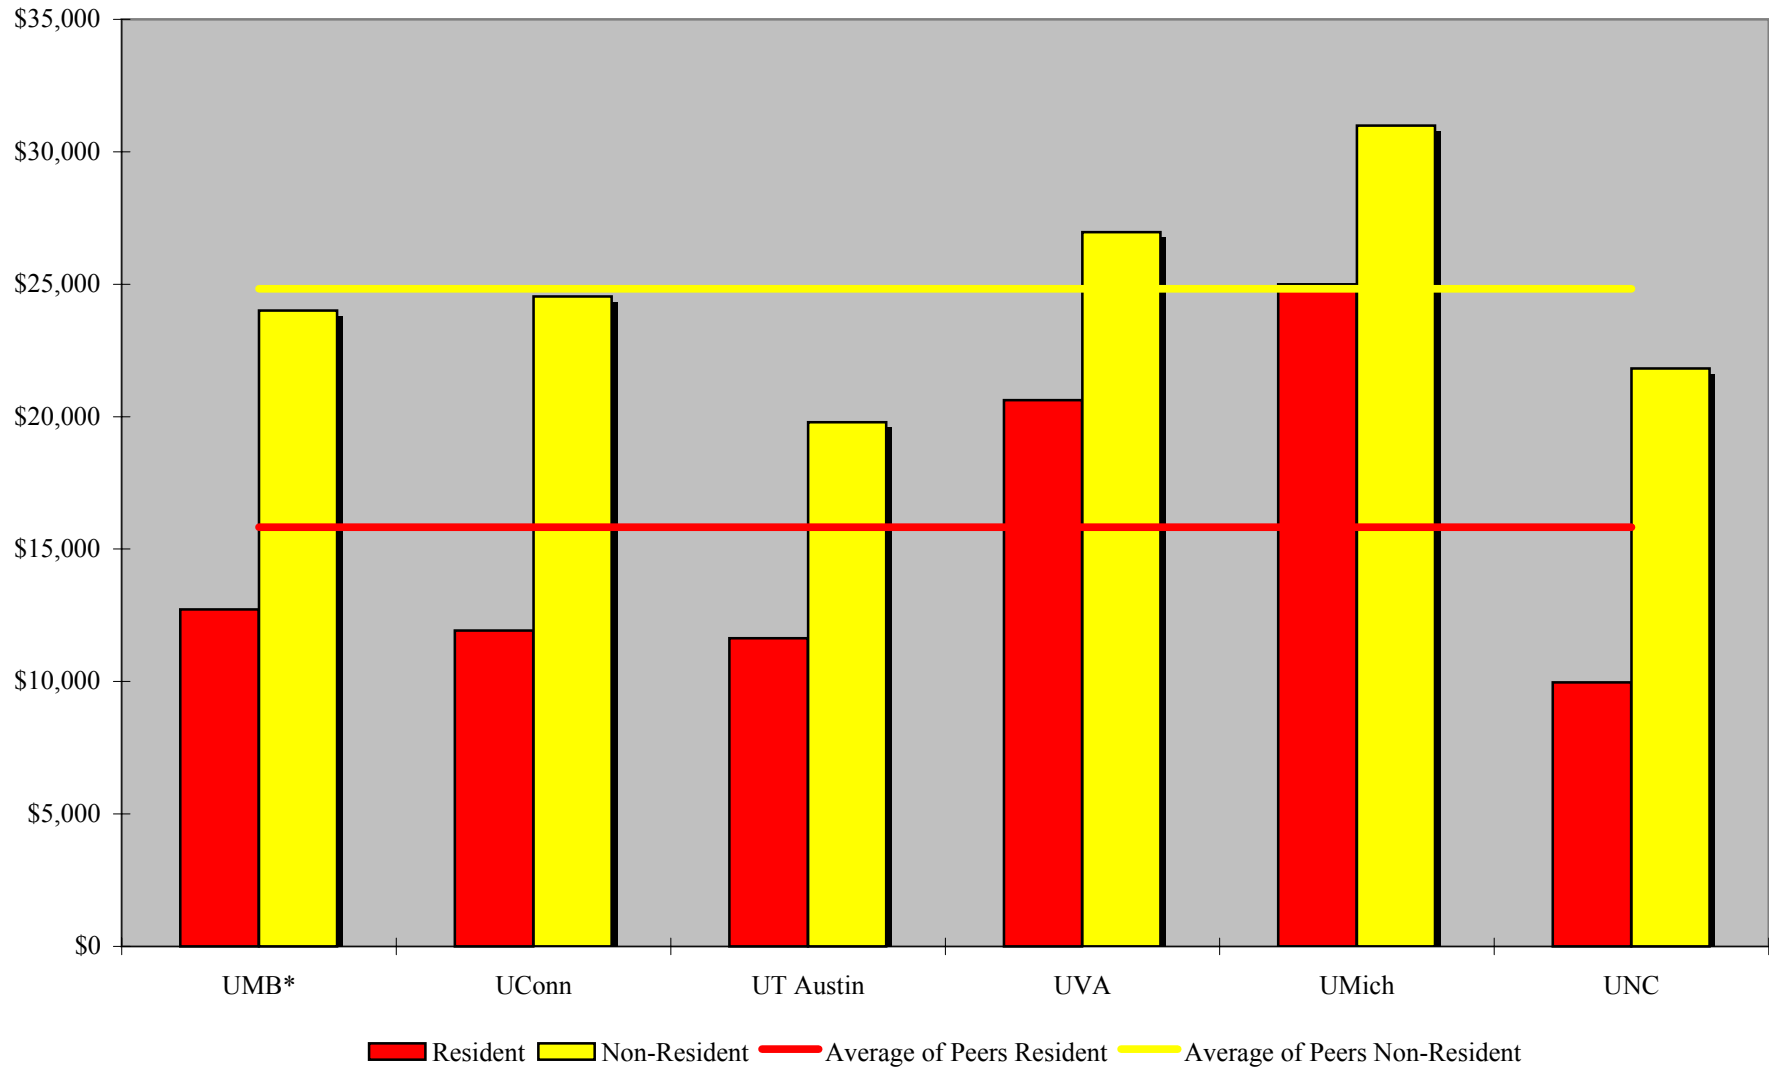

Peer Tuition and Fee Comparisons

Academic Year 2002 - 2003

Law (JD)

*As of January 2003