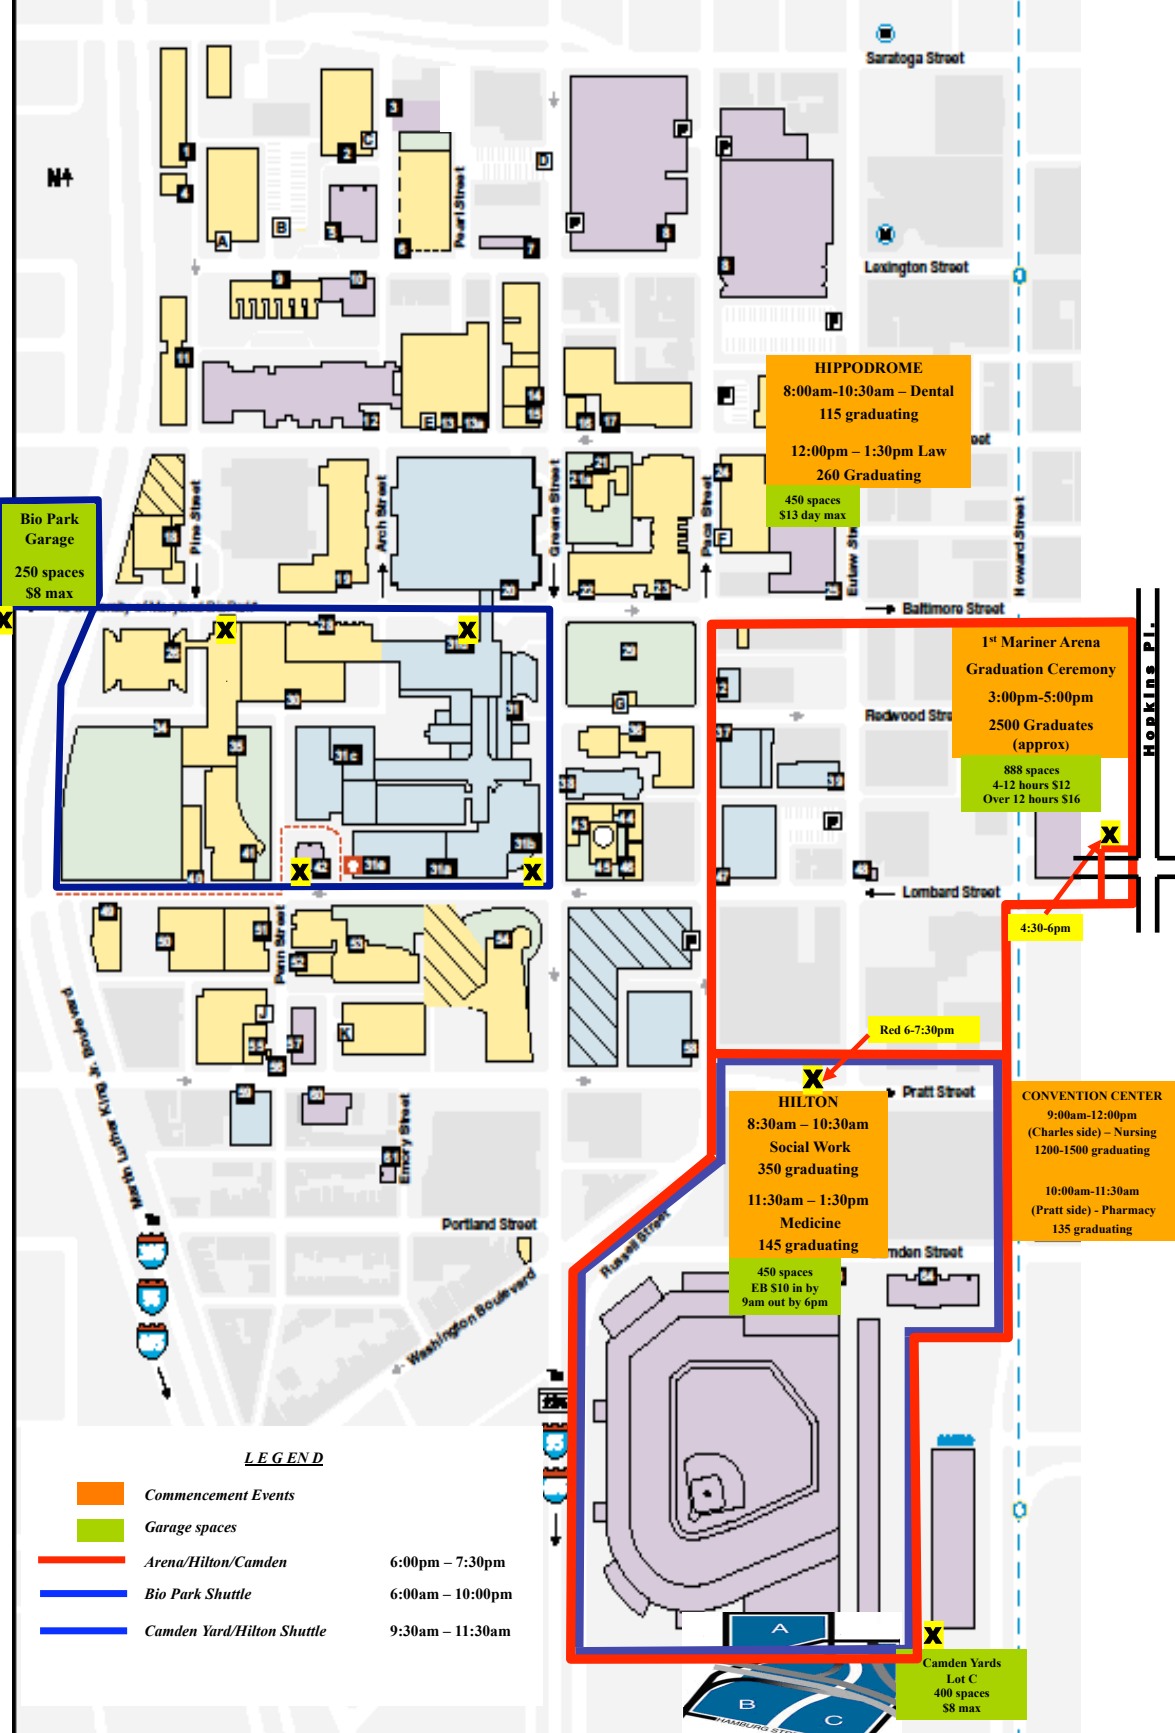

University of Maryland, Baltimore Campus Map

HIPPODROME
 8:00am-10:30am – Dental
 115 graduating
 12:00pm – 1:30pm Law
 260 Graduating

450 spaces
 \$13 day max

Bio Park Garage
 250 spaces
 \$8 max

1st Mariner Arena
Graduation Ceremony
 3:00pm-5:00pm
 2500 Graduates (approx)
 888 spaces
 4-12 hours \$12
 Over 12 hours \$16

4:30-6pm

Red 6-7:30pm

HILTON
 8:30am – 10:30am
 Social Work
 350 graduating
 11:30am – 1:30pm
 Medicine
 145 graduating

450 spaces
 EB \$10 in by 9am out by 6pm

CONVENTION CENTER
 9:00am-12:00pm
 (Charles side) – Nursing
 1200-1500 graduating
 10:00am-11:30am
 (Pratt side) - Pharmacy
 135 graduating

Camden Yards
 Lot C
 400 spaces
 \$8 max

LEGEND

- Commencement Events
- Garage spaces
- Arena/Hilton/Camden 6:00pm – 7:30pm
- Bio Park Shuttle 6:00am – 10:00pm
- Camden Yard/Hilton Shuttle 9:30am – 11:30am