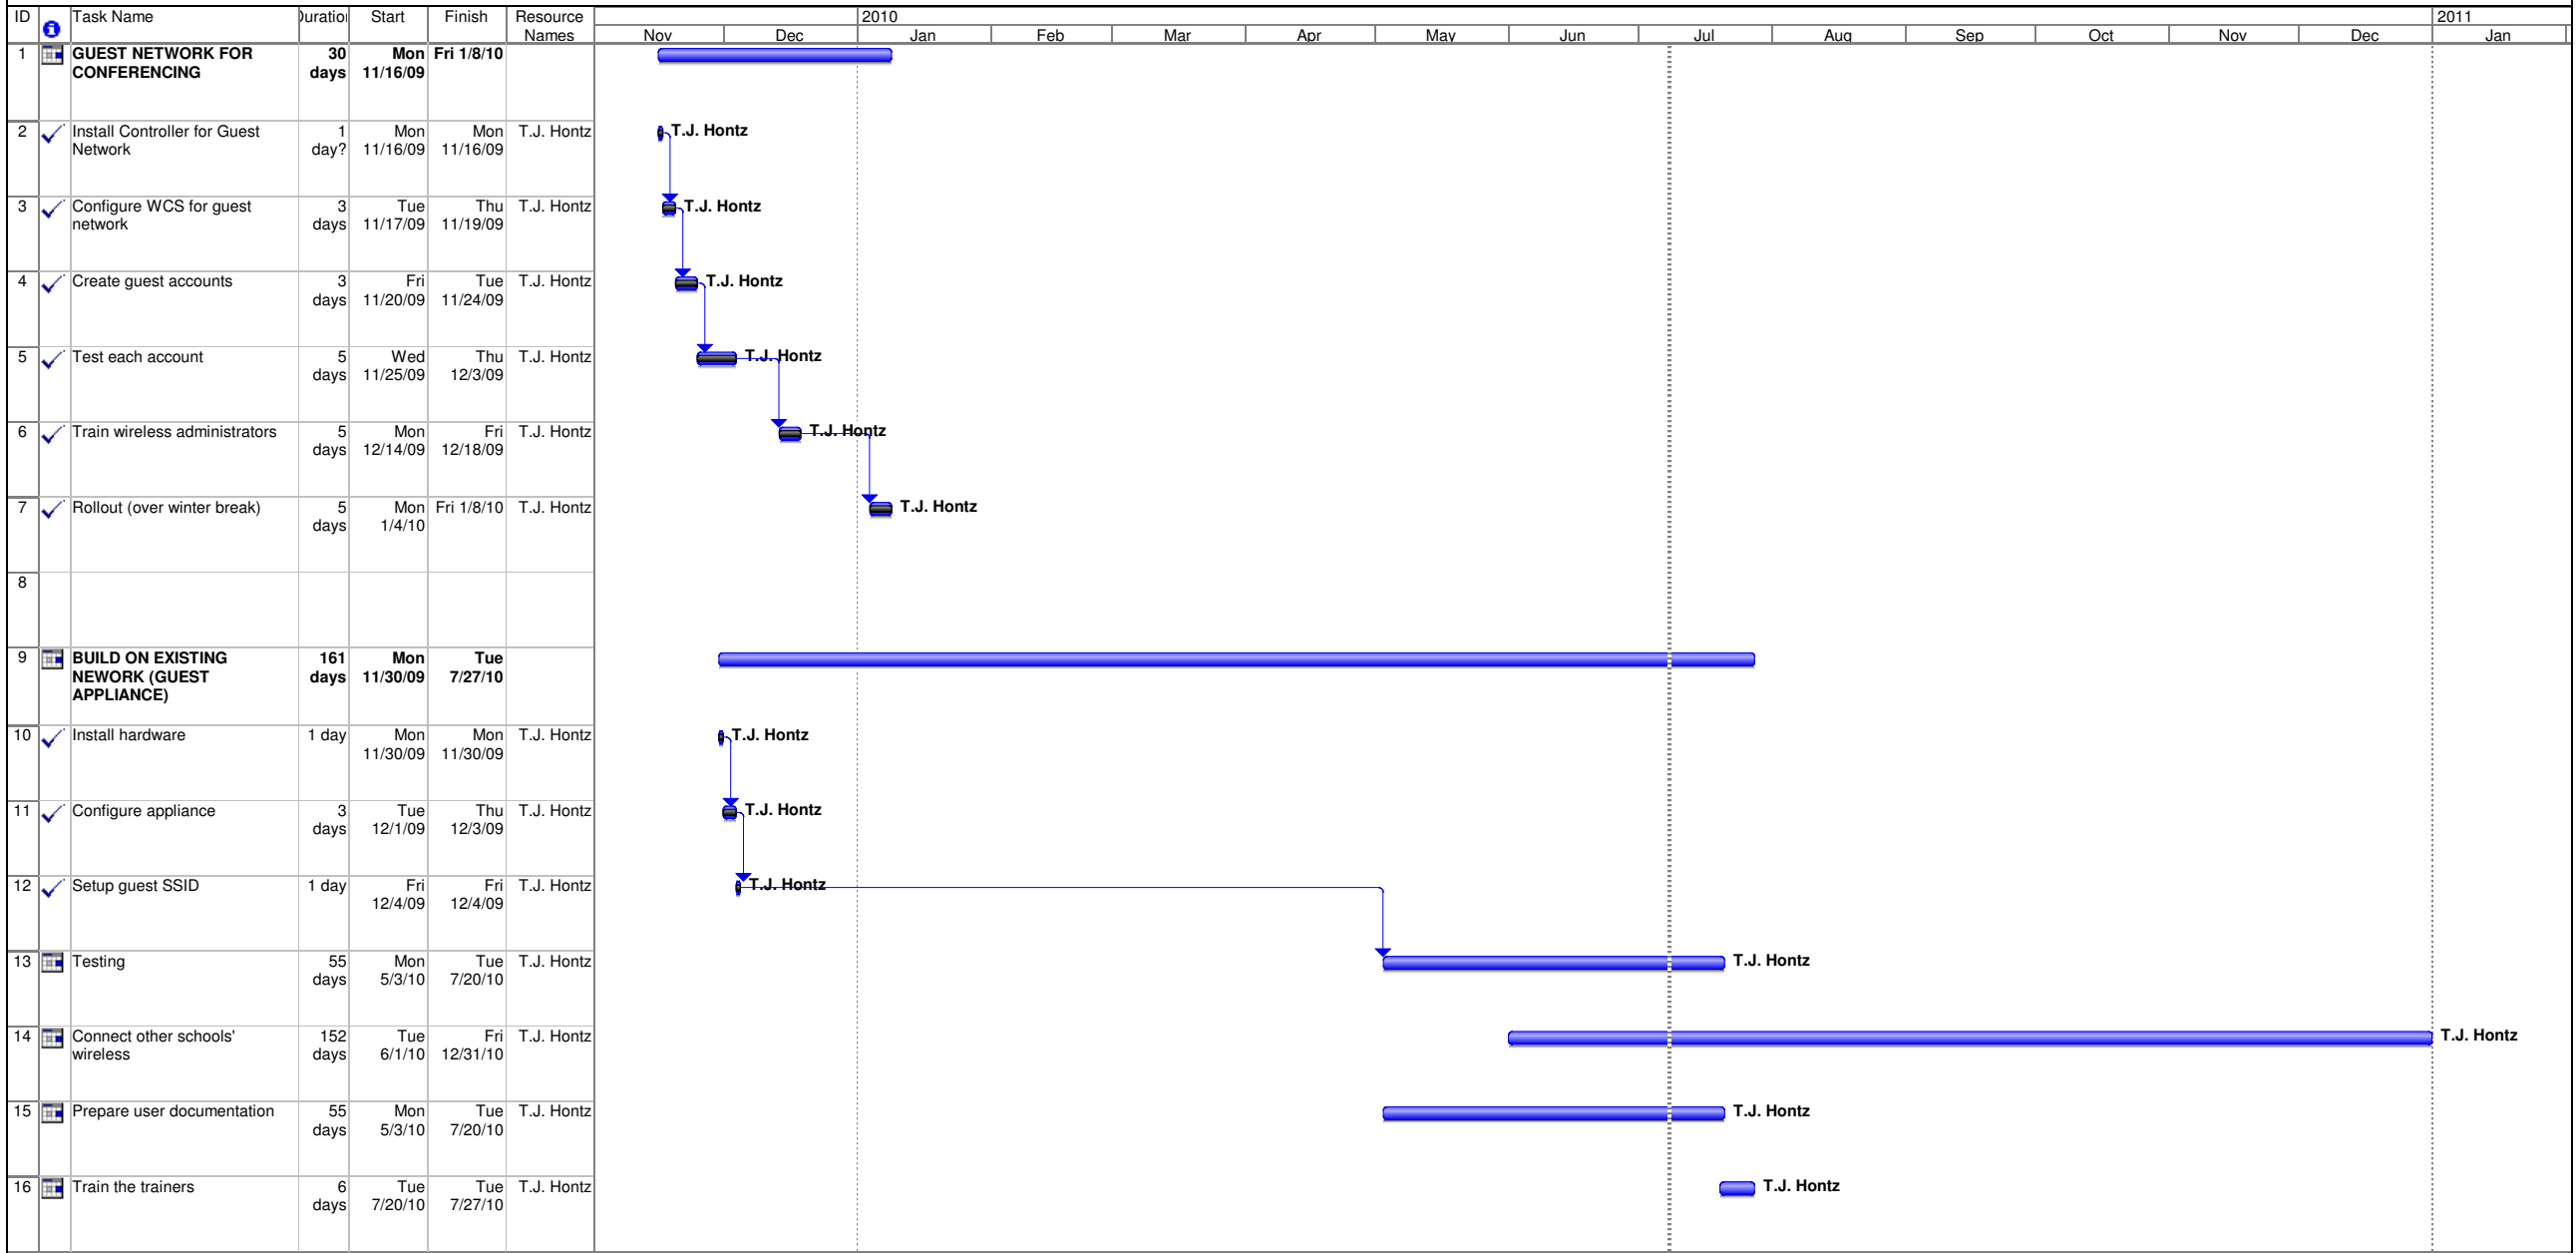

Campus Wireless Rollout

Project: Campus Wireless Rollout
Date: Thu 7/8/10

Task		Progress		Summary		External Tasks		Deadline	
Split		Milestone		Project Summary		External Milestone			